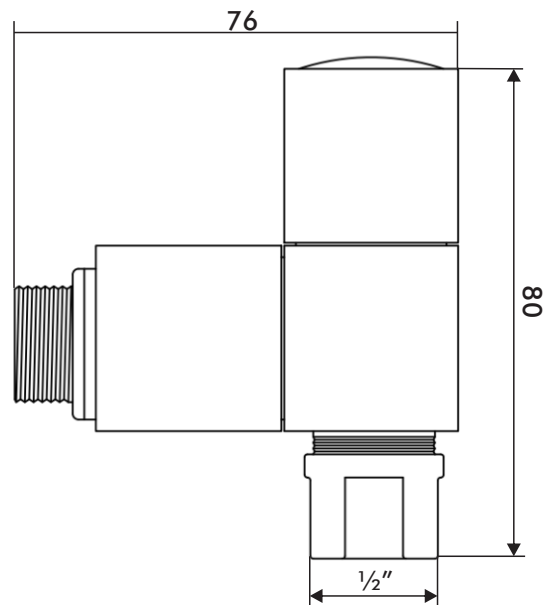

### Introduction

You really can achieve the wow factor with inta's radiator valve range which are available from inta commercial and showering collection.

Square straight chrome radiator valve  
1031CP

Square angled chrome radiator valve  
1030CP

### Product Range

Description	Code
Square angled chrome radiator valve	1030CP
square straight chrome radiator valve	1031CP