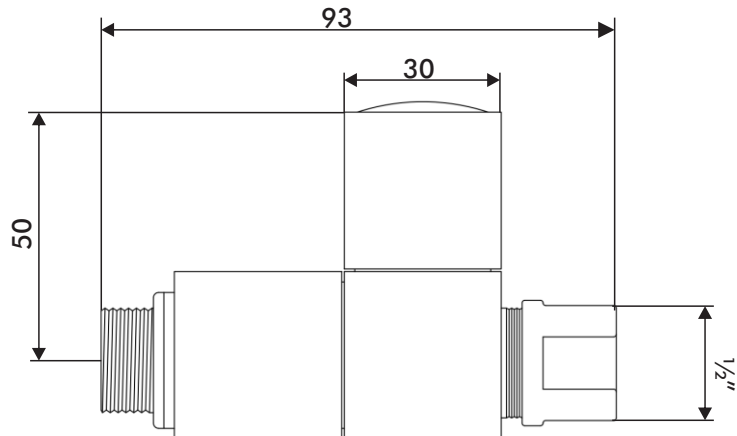

### Introduction

You really can achieve the wow factor with inta's radiator valve range which are available from inta commercial and showering collection.

Square straight chrome radiator valve  
1031CP

Square angled chrome radiator valve  
1030CP

### Product Range

Description	Code
Square angled chrome radiator valve	1030CP
square straight chrome radiator valve	1031CP